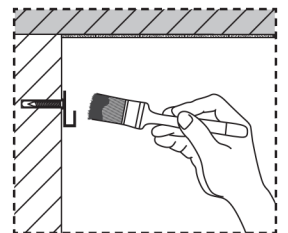

**J-Rail**

Installation Instructions

Peak Rock **Helpline**  
**020 8320 8800**

**Peak Rock Ltd**

Unit 4, Horizon Business Centre, Alder Close, Veridion Park, Erith  
Kent, DA18 4AJ, United Kingdom (UK)