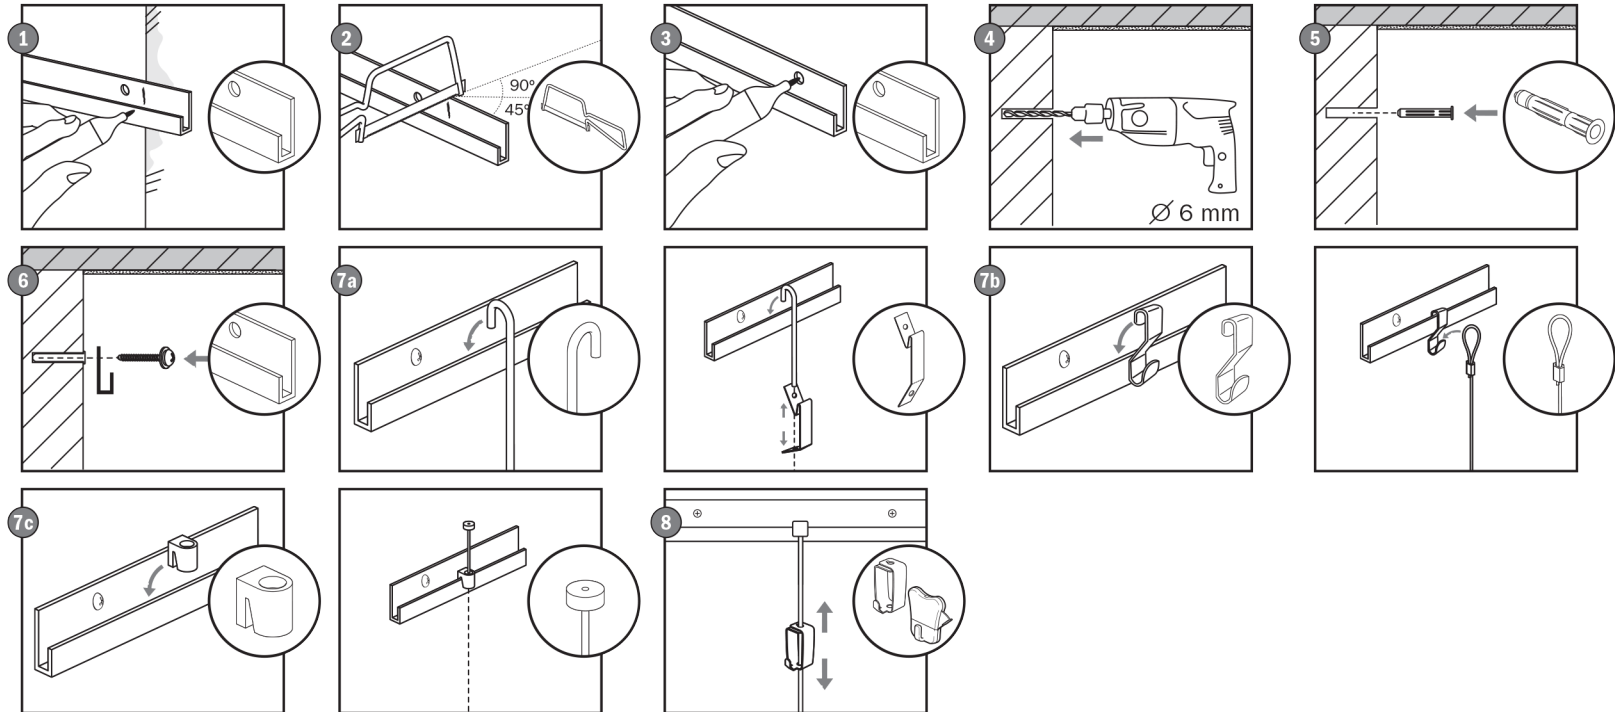

**J-Rail**

Installation Instructions

Peak Rock **Helpline**  
**020 8320 8800**

**Peak Rock Ltd**

Unit 4, Horizon Business Centre, Alder Close, Veridion Park, Erith  
Kent, DA18 4AJ, United Kingdom (UK)