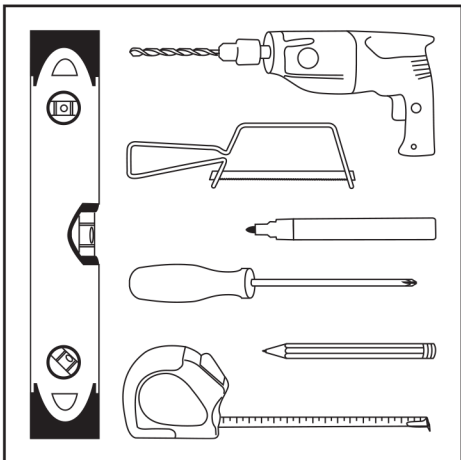

**J-Rail**

Installation Instructions

Peak Rock **Helpline**  
**020 8320 8800**

**Peak Rock Ltd**

Unit 4, Horizon Business Centre, Alder Close, Veridion Park, Erith  
Kent, DA18 4AJ, United Kingdom (UK)