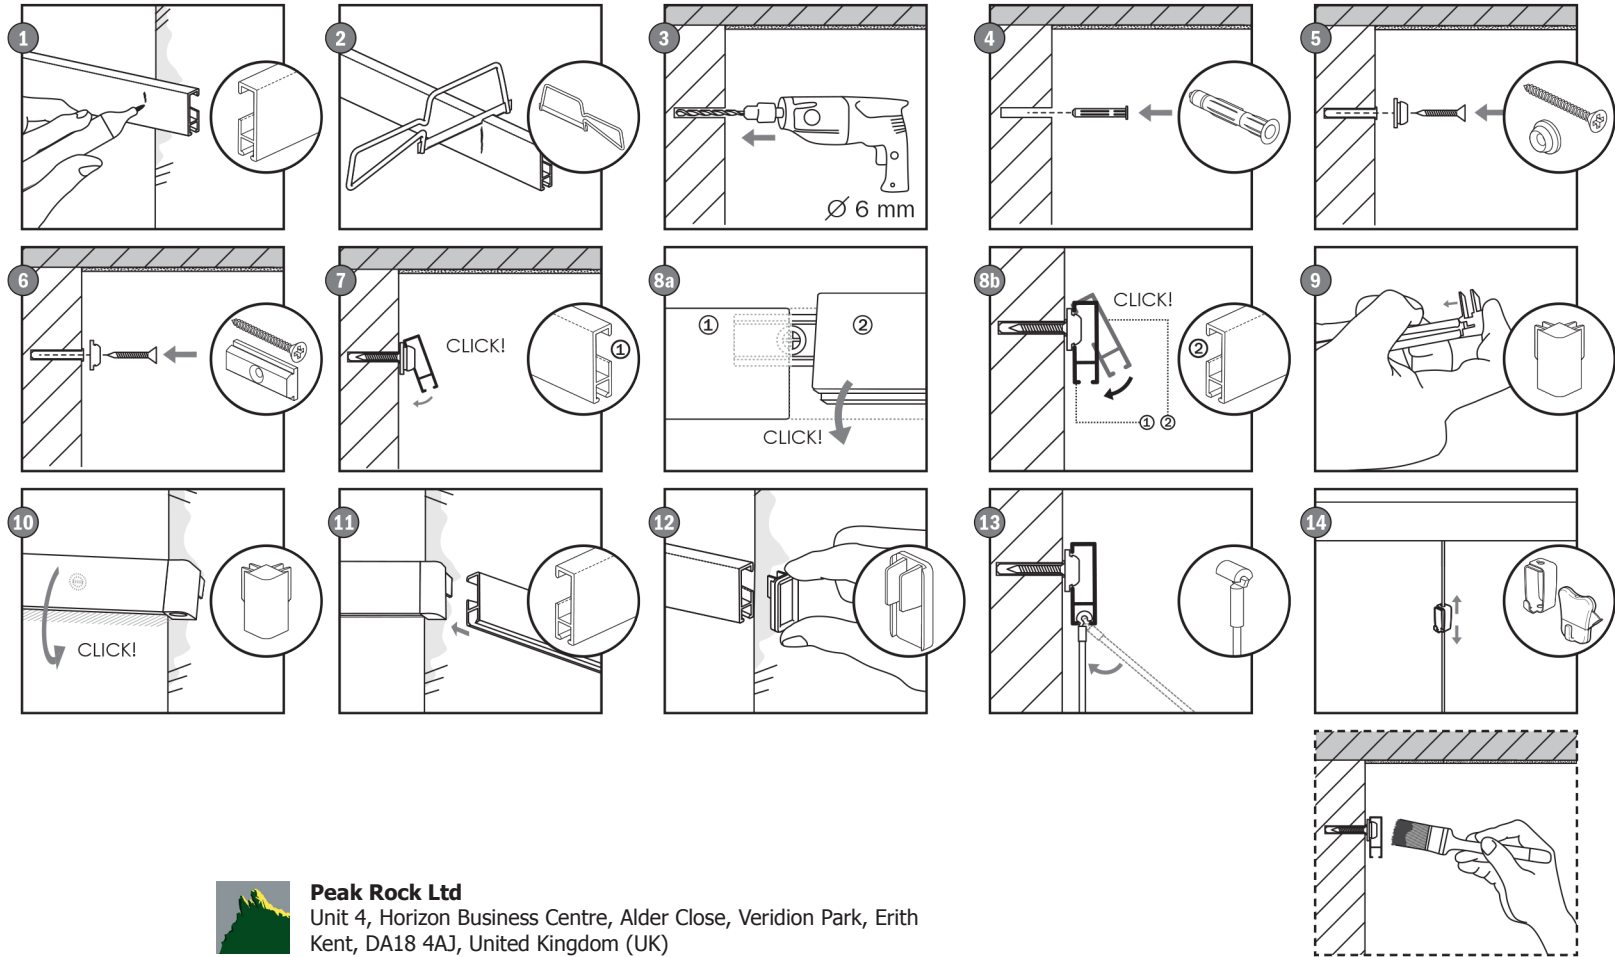

Clip-Rail

Installation Instructions

Peak Rock Helpline
020 8320 8800

Peak Rock Ltd

Unit 4, Horizon Business Centre, Alder Close, Veridion Park, Erith
Kent, DA18 4AJ, United Kingdom (UK)