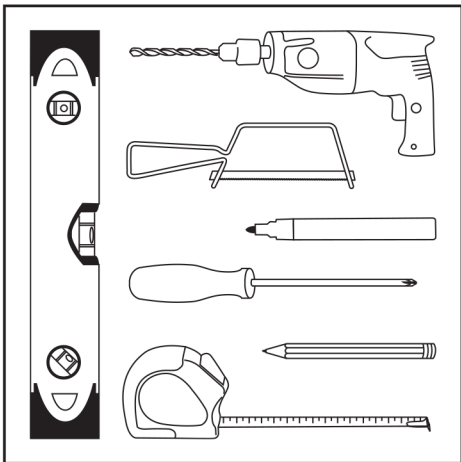

Clip-Rail

Installation Instructions

Peak Rock Helpline
020 8320 8800

Peak Rock Ltd

Unit 4, Horizon Business Centre, Alder Close, Veridion Park, Erith
Kent, DA18 4AJ, United Kingdom (UK)