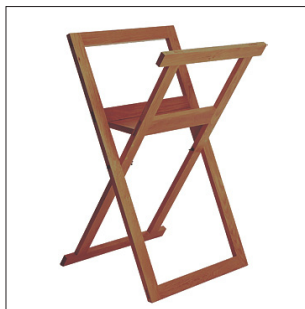

Dimensions (cm)
Height: 140 / Length: 78 / Width: 58

This browser is available for hire. Please call

IE-CW3MK	Classic W3M Browser, White	£179
IE-CW3MW	Classic W3M Browser, Black	£179

cradle V3

The **CRADLE BROWSER V3** holds 30 sleeves 62cm x 90cm (25 x 90 inches) & 76cm x 101cm (30 x 40 inches), displaying at least **60 images**. It's **simple** to assemble and disassemble, **light in weight** and also **packs flat**, making it **ideal for fairs**. The cradles wide angle means your customers have a full view of each of your prints.

Dimensions (cm)
Height: 94 / Length: 90 / Width: 70

This browser is available for hire. Please call

IE-CV3	Cradle Browser V3	£129
--------	-------------------	------

mini cradles

The **MINI & SUPER MINI CRADLE BROWSER'S** are innovative table top browsers, based upon our best selling **CRADLE V3**. They are designed to hold your smaller prints and mounted photographs, although comfortably displaying pieces of up to around A3 size.

Dimensions (cm)
Mini: Height: 53 / Length: 61 / Width: 50
S Mini: Height: 41 / Length: 46 / Width: 35

This browser is available for hire. Please call

IE-CSMINI	Super Mini Cradle	£49.99
IE-CMINI	Mini Cradle	£59.99

midi browsers

The wooden **MIDI CRADLE BROWSER V3** effectively displays your **smaller prints**. Designed to hold up to **40 sleeves** 20 x 26 inches. Quickly **folds away**.

The metal **MIDI CLASSIC BROWSER V3** holds up to **50 sleeves** 20 x 26 inches. Black tubular steel. Quickly **folds away**, making it easy to transport and **ideal for fairs**.