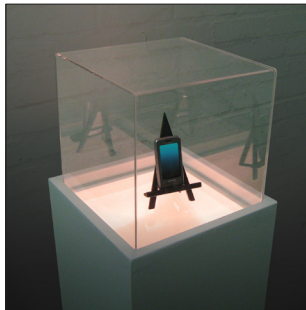

wall browser - wood

The **WOODEN WALL BROWSER** is an extremely elegant unit. Made from **hard wood**, the browser has a choice of **3 different sized display panels** (Also made of hardwood). It is a very narrow unit consisting of only **5 panels** (That can display on both sides), because of this it is able to be installed in the smallest of places, so ideal for people without the wall space for a huge wall mounted display browser. If you wanted more panels, simply **install 2 units side-by-side**, and people could never tell the difference!

Dimensions
Height: 89cm / Width: 46cm (Base) / Width: 61cm (Top)

This plinth is available for hire. Please call

IE-P-WOOD	Print Plinth	£99
IE-P-WHITE	Print Plinth, White	£99

plinth stand - transparent

The **PRINT PLINTH - TRANSPARENT** is a clear **acrylic** plinth stand with **glass top**. Easy assembly with only 3 pieces to construct, all packed flat. Very elegant. Would suit any modern gallery, exhibition or even home.

Please call for dimensions!

This plinth is available for hire. Please call

IE-P-TRANS	Print Plinth, Transparent	£199
------------	---------------------------	------

plinth stand - cube & heavy duty

The **EXPO CUBE DISPLAY PLINTH** is a wooden cuboid structure, with a super **high-quality** toughened glass top. Very elegant. With the added bonus of an **optional "Internal" lighting display**, this plinth will suit any modern gallery, exhibition stand or even home. This plinth has a weight capacity of over 20kg!

plinth stand - lightbox

The **LIGHTBOX DISPLAY PLINTH** is a wooden 'cuboid' structure, with a super **high-quality** 'toughened' glass top. A transparent acrylic cube or product case (Sold separately) is slotted on the top, which can be used as protection for your ornaments, as well as putting the finishing touches to an extremely presentable unit.