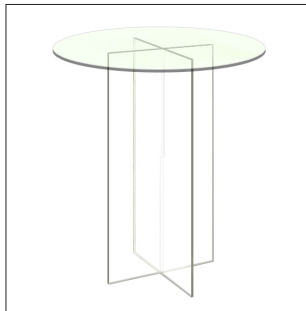

wall browser - wood

The **WOODEN WALL BROWSER** is an extremely elegant unit. Made from **hard wood**, the browser has a choice of **3 different sized display panels** (Also made of hardwood). It is a very narrow unit consisting of only **5 panels** (That can display on both sides), because of this it is able to be installed in the smallest of places, so ideal for people without the wall space for a huge wall mounted display browser. If you wanted more panels, simply **install 2 units side-by-side**, and people could never tell the difference!

Dimensions
Height: 33cm / Length: 92cm / Depth: 30cm (Tray)

This browser is available for hire. Please call

IE-CWB-W	Classic Wall Browser, White	£75
IE-CWB-K	Classic Wall Browser, Black	£75

plinth stand - wood

Dimensions
Height: 89cm / Width: 46cm (Base) / Width: 61cm (Top)

This plinth is available for hire. Please call

IE-P-WOOD	Print Plinth	£99
IE-P-WHITE	Print Plinth, White	£99

plinth stand - transparent

The **PRINT PLINTH - TRANSPARENT** is a clear **acrylic** plinth stand with **glass top**. Easy assembly with only 3 pieces to construct, all packed flat. Very elegant. Would suit any modern gallery, exhibition or even home.

plinth stand - lightbox

The **LIGHTBOX DISPLAY PLINTH** is a wooden 'cuboid' structure, with a super **high-quality** 'toughened' glass top. A transparent acrylic cube or product case (Sold separately) is slotted on the top, which can be used as protection for your ornaments, as well as putting the finishing touches to an extremely presentable unit.