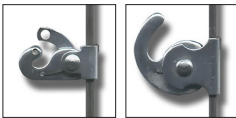

hooks for 4mm hanging rods

These **Classic Hooks** are the **best quality** on the market i.e. they use the most **effective adjustment and locking mechanism**.

HOOKC-40	Hook Classic for 4mm Hanging Rod 40kg	£2.49
HOOKC-40S	Hook Classic 40kg Security	£6.21
HOOKC-80	Hook Classic for 4mm Hanging Rod 80kg	£5.88