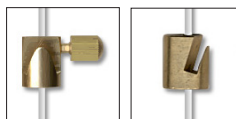

cylinder hook 7kg (15lbs)

Cylinder Hook for perlon and stainless steel 1.5 or 2mm cable. Chrome finish, adjusted by brass screw. Ideal for small to medium size pictures. Max. load 7 kg.

HOOKCY2	Cylinder Hook 7kg (15lbs)	£1.69