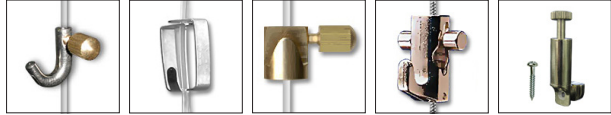

The maximum length of the **Perlon Cord + Disc Anchor** is 2.5m. The **Barrel Anchor** can be supplied with any length of perlon or stainless steel cable. The cable is available in both **1.5mm and 2mm** diameters.

DAP-100	Disc Anchor + Perlon 2mm Cord 1m (3ft 4")	£1.40
DAP-150	Disc Anchor + Perlon 2mm Cord 1.5m (4ft 11")	£1.65
DAP-200	Disc Anchor + Perlon 2mm Cord 2m (6ft 7")	£1.85
BASSC-100	Barrel Anchor + Steel 2mm Cable 1m (3ft 4")	£3.99
BASSC-150	Barrel Anchor + Steel 2mm Cable 1.5m (4ft 11")	£4.38
BASSC-200	Barrel Anchor + Steel 2mm Cable 2m (6ft 7")	£4.74

flexi screen hook

The **Flexi Screen Anchor** works in such a simple way. Simply bend the 2 "legs" together and hook them over your panel. The fact that they will try to spring back into their original position means they grip themselves to the panel!! Uses **looped cords and cables**. Weight capacity; 15 to 20 lbs.

AHSF-W-30	Flexi Screen Hook 11 to 30mm Anchor, White	£2.49
AHSF-W-55	Flexi Screen Hook 31 to 55mm Anchor, White	£2.99

loop + perlon cord or steel cable

Looped cables and cords can be custom made to any length. **2mm Steel Cable also available!**

LOOPP-100	Loop + Perlon 2mm Cord 1m (3ft 4")	£1.49
LOOPP-150	Loop + Perlon 2mm Cord 1.5m (4ft 11")	£1.74
LOOPP-200	Loop + Perlon 2mm Cord 2m (6ft 7")	£1.99
LOOPSSC-100	Loop + Steel 1.5mm Cable 1m (3ft 4")	£1.99
LOOPSSC-150	Loop + Steel 1.5mm Cable 1.5m (4ft 11")	£2.49
LOOPSSC-200	Loop + Steel 1.5mm Cable 2m (6ft 7")	£2.99

hooks for cords & cables

For all hooks & info, See **Page 8**

hanging rods for screens and exhibition panels

Designed to be hooked over **partitions, exhibition screens & panels**. Maximum load is atleast 80kg per rod. When ordering **please specify the thickness of your panels!**

RODCS-050	Hanging Rod 4mm Screen Plain Steel 0.5m	£3.99
RODCS-100	Hanging Rod 4mm Screen Plain Steel 1m (3ft 4")	£4.60
RODCS-150	Hanging Rod 4mm Screen Plain Steel 1.5m (4" 11")	£6.10
RODCS-200	Hanging Rod 4mm Screen Plain Steel 2m (6ft 7")	£7.60
RODCS-W-050	Hanging Rod 4mm Screen White 0.5m	£4.99
RODCS-W-100	Hanging Rod 4mm Screen White 1m (3ft 4")	£6.37
RODCS-W-150	Hanging Rod 4mm Screen White 1.5m (4" 11")	£8.48
RODCS-W-200	Hanging Rod 4mm Screen White 2m (6ft 7")	£10.22

hooks for 4mm hanging rods

These **Classic Hooks** are of the **best quality** of their type, available on the market i.e. they use the most **effective adjustment and locking mechanism**.

HOOKC-40	Hook Classic for 4mm Hanging Rod 40kg	£2.49
HOOKC-40S	Hook Classic 40kg Security	£6.21
HOOKC-80	Hook Classic for 4mm Hanging Rod 80kg	£5.88

brochure holders for cords & cables

Display your brochures aswell as your pictures with this **Brochure Holder Kit for Cords & Cables**. A kit consists of **1 Silver or Black Brochure Holder**, and **2 Supports** for attaching the unit to your cords/cables!

AVAILABLE FOR HIRE!! Call for a quote.

IE-BR-S-KIT	Brochure Holder Kit for Cords & Cables, Silver	£11.99
IE-BR-K-KIT	Brochure Holder Kit for Cords & Cables, Black	£11.99
IE-BR-S	Cord/Cable Support for Brochure Holder	£call

brochure holders for rods

Display your brochures aswell as your pictures with this **Brochure Holder Kit for Rods**. A kit consists of **1 Silver or Black Brochure Holder**, and **2 Supports** for attaching the unit to your hanging rods!

AVAILABLE FOR HIRE!! Call for a quote.

IE-BR-S-KIT	Brochure Holder Kit for Rods, Silver	£9.99
IE-BR-K-KIT	Brochure Holder Kit for Rods, Black	£9.99
IE-BR-S	Rod Support for Brochure Holder	£call