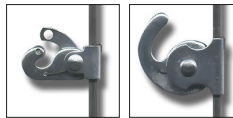

flexi screen hook

The **Flexi Screen Anchor** works in such a simple way. Simply bend the 2 "legs" together and hook them over your panel. The fact that they will try to spring back into their original position means they grip themselves to the panel!! Uses **looped cords and cables**. Weight capacity; 15 to 20 lbs.

LOOPP-100	Loop + Perlon 2mm Cord 1m (3ft 4")	£1.49
LOOPP-150	Loop + Perlon 2mm Cord 1.5m (4ft 11")	£1.74
LOOPP-200	Loop + Perlon 2mm Cord 2m (6ft 7")	£1.99
LOOPSSC-100	Loop + Steel 1.5mm Cable 1m (3ft 4")	£1.99
LOOPSSC-150	Loop + Steel 1.5mm Cable 1.5m (4ft 11")	£2.49
LOOPSSC-200	Loop + Steel 1.5mm Cable 2m (6ft 7")	£2.99

hooks for cords & cables

For all hooks & info, See **Page 8**

hanging rods for screens and exhibition panels

Designed to be hooked over **partitions, exhibition screens & panels**. Maximum load is atleast 80kg per rod. When ordering **please specify the thickness of your panels!**

hooks for 4mm hanging rods

These **Classic Hooks** are of the **best quality** of their type, available on the market i.e. they use the most **effective adjustment and locking mechanism**.

HOOKC-40	Hook Classic for 4mm Hanging Rod 40kg	£2.49
HOOKC-40S	Hook Classic 40kg Security	£6.21
HOOKC-80	Hook Classic for 4mm Hanging Rod 80kg	£5.88