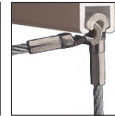

cobra anchors + perlon cord or steel cable

The Cobra Anchor house the the suspension cords and can be inserted into the rail at any point.

CP-100	Cobra + Perlon 2mm Cord 1m (3ft 4")	£2.25
CP-150	Cobra + Perlon 2mm Cord 1.5m (4ft 11")	£2.50
CP-200	Cobra + Perlon 2mm Cord 2m (6ft 7")	£2.70
CP-250	Cobra + Perlon 2mm Cord 2.5m (8ft 2")	£2.95
CP-300	Cobra + Perlon 2mm Cord 3m (9ft 10")	£3.24
CP-350	Cobra + Perlon 2mm Cord 3.5m (11ft 4")	£3.75
CS-100	Cobra + Steel 2mm Cable 1m (3ft 4")	£4.20
CS-150	Cobra + Steel 2mm Cable 1.5m (4ft 11")	£4.55
CS-200	Cobra + Steel 2mm Cable 2m (6ft 7")	£4.90
CS-250	Cobra + Steel 2mm Cable 2.5m (8ft 2")	£5.20