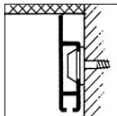

clip-rail max heavy duty - wall system. heavy duty

The **Clip-rail Max Extra** Its a stronger alternative to the standard clip-rail max system. Like it's sister rail, the additional channel can be used to conceal speaker or other cabling. **Profile 32 x 8.2 mm**

RCM-W-200	Clip-rail White 2m (6ft 7")	£19.99
RCM-S-200	Clip-rail Silver 2m (6ft 7")	£19.99